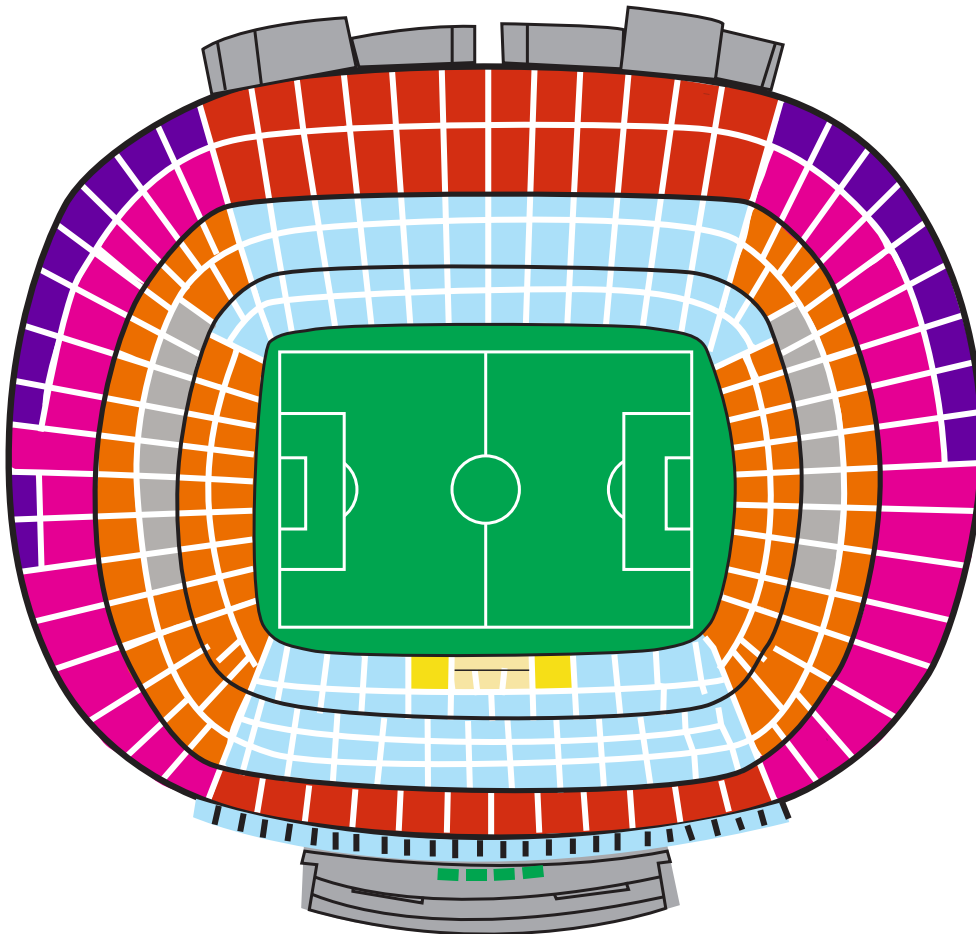

F.C. BARCELONA STADIUM MAP

Ticket Category Stadium Location

- VIP GOLD Central Ring 1 - Row 1
- VIP SILVER Behind the goal, Ring 2 - Row 1
- Cat 1: Long Side Ring 1 & 2
- Cat 2; Long Side Ring 3
- Cat 3: Short Side Ring 1 & 2
- Cat 4: Short Side Ring 3 low section
- Cat 5: Short Side Ring 3 high section